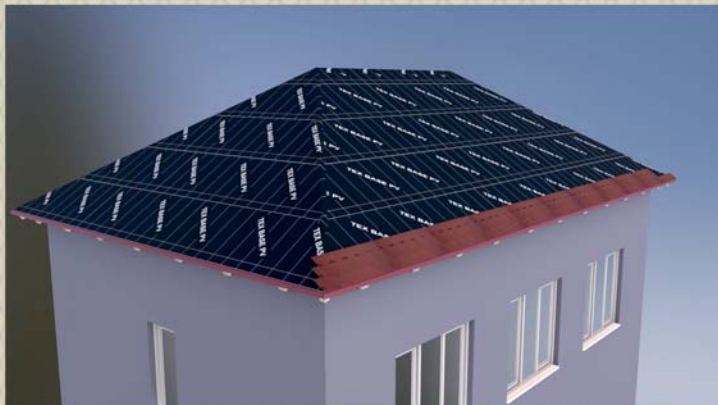

charBIT[®] TEX BASE PV 400

light bitumen felt under roof shingles and other discontinuous roofing

- very strong and safe
- high quality
- quick and easy application
- long lifetime

upper surface	non-woven polypropylene
cover layer	SBS-modified bitumen
carrier	polyester
lower surface	non-woven polypropylene
roll / pallet	30 m ² / 1050 m ²